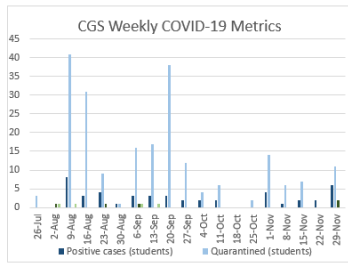

Week starting	26-Jul	2-Aug	9-Aug	16-Aug	23-Aug	30-Aug	6-Sep	13-Sep	20-Sep	27-Sep	4-Oct	11-Oct	18-Oct	25-Oct	1-Nov	8-Nov	15-Nov	22-Nov	29-Nov
Positive cases (students)	0	0	8	3	4	1	3	3	3	2	2	2	0	0	4	1	2	2	6
Quarantined (students)	3	0	41	31	9	1	16	17	38	12	4	6	0	2	14	6	7	0	11
Positive cases (staff)	0	1	0	0	1	0	1	0	0	0	0	0	0	0	0	0	0	0	2
Quarantined (staff)	0	1	1	0	0	0	1	1	0	0	0	0	0	0	0	0	0	0	0