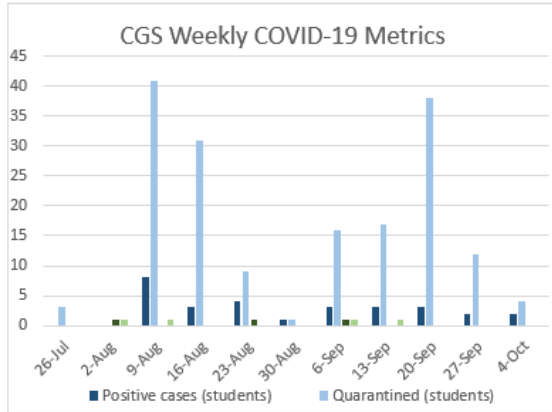

Week starting	26-Jul	2-Aug	9-Aug	16-Aug	23-Aug	30-Aug	6-Sep	13-Sep	20-Sep	27-Sep	4-Oct
Positive cases (students)	0	0	8	3	4	1	3	3	3	2	2
Quarantined (students)	3	0	41	31	9	1	16	17	38	12	4
Positive cases (staff)	0	1	0	0	1	0	1	0	0	0	0
Quarantined (staff)	0	1	1	0	0	0	1	1	0	0	0